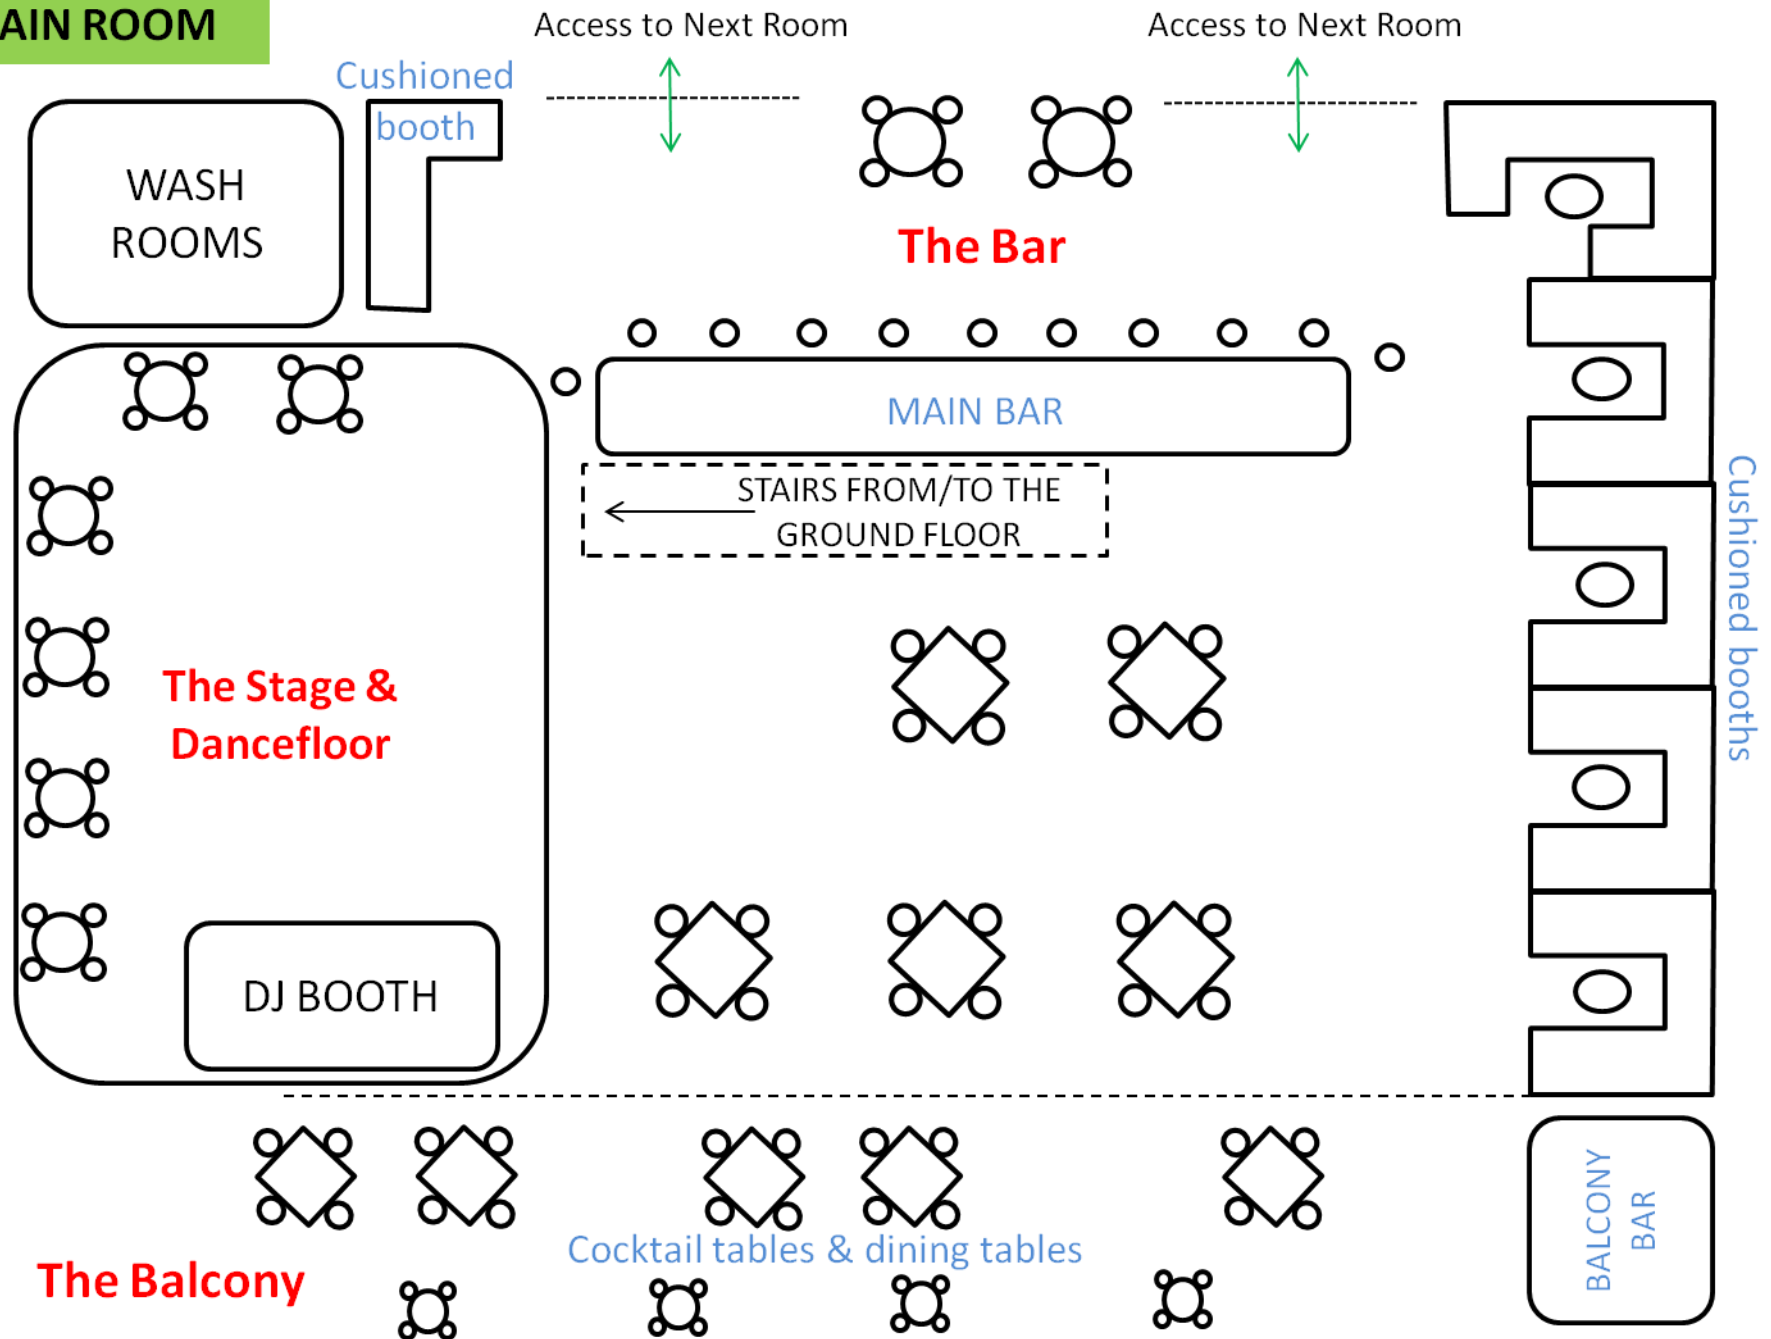

HAVANA

Seating Plan

GROUND FLOOR

CHANGKAT BUKIT BINTANG

SIDE
ENTRANCE

MAIN ENTRANCE

FRONT COURTYARD

INSIDE BAR & RESTAURANT

GROUND
FLOOR

BBQ/GRILLCOURTYARD

**FIRST FLOOR,
MAIN ROOM**

**FIRST FLOOR,
NEXT ROOM**